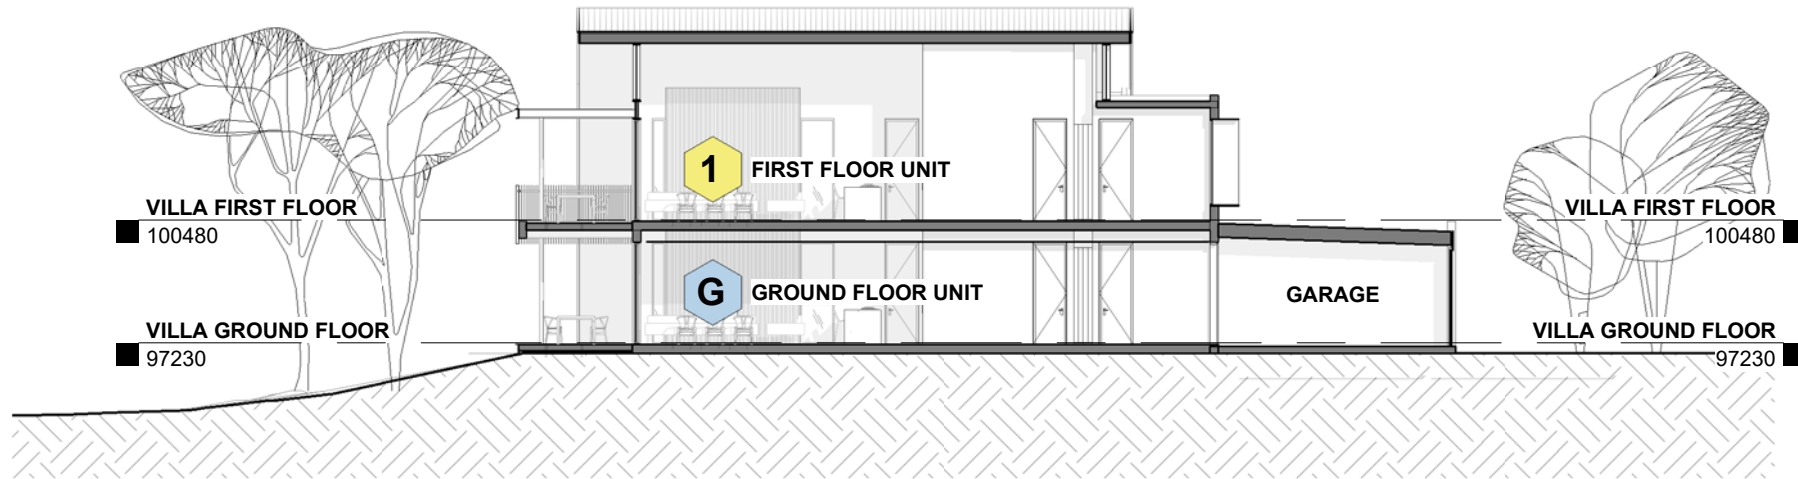

5bbYI i fY'8

3 BEDROOM VILLA - TYPICAL SECTION
SCALE 1 : 200

3 BEDROOM VILLA UNIT - TYPICAL SECTION

1 : 200

bløc.

a firm of architects

JOB NO:
DRAWN BY: IMR
DATE: 2018/05/13 16:12:47
WEBSITE: www.bløc.archi
EMAIL: studio@bløc.archi
TEL: +27(0)31 566 3320